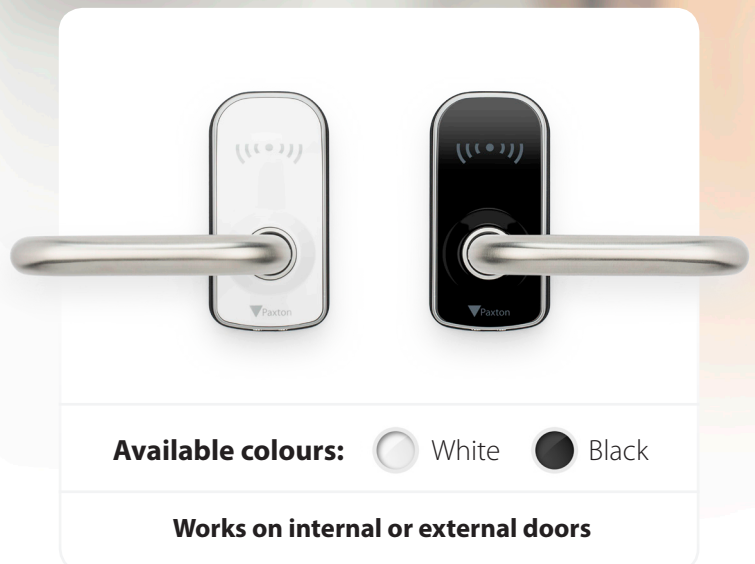

Introducing Net2 PaxLock Pro

Net2 PaxLock Pro is the latest addition to Paxton's range of wireless access control solutions, in a door handle. The smart, compact appearance lends itself to more locations than ever before. Its robust design ensures it is built to last, providing a time and energy efficient security solution for your building.

Full information:

► [paxton.info/3554](https://www.paxton.info/3554)

Stylish Look and Feel

Modern, Contemporary Design

- Smart and compact
- Aesthetic design to suit modern interiors
- Anti-scratch fascia to maintain a quality look and feel

Universal Design

Suitable for a Range of Sites

- Wireless solution in a door handle
- Use independantly for a small number of doors or on a networked system, for extra fuctionality and reporting
- Retrofits to your existing doors, for quick installation and minimal disruption

Extensively Tested

Meets High Industry Standards

- Certified to work with fire doors - FD30 and FD60
- Impact resistance rated - IK10
- Suitable for external facing doors - IP55
- Guaranteed quality and built to last - 5 year guarantee

Time and Energy Efficient

Easy to Maintain

- Goes into sleep mode when not in use to reduce the need to change batteries frequently
- Battery life in excess of 2-years
- Online monitoring of events and battery status - alerts via email and SMS