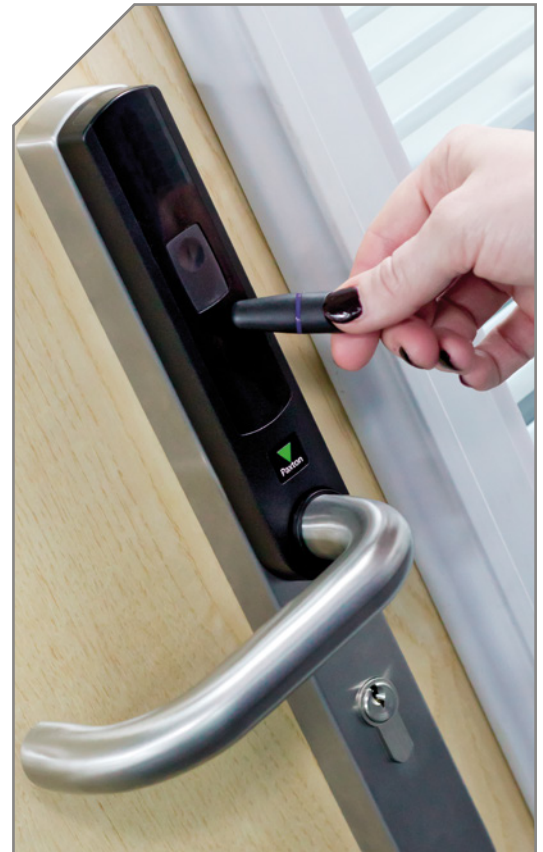

Net2 PaxLock is a versatile product, designed as a simple replacement to your current door handle, and the perfect addition to your Net2 system. Net2 PaxLock combines wireless electronic security with a stylish slimline door handle. A simple way to secure and control access in and around a building, Net2 PaxLock can be installed quickly, with minimum disruption, as it doesn't require mains power.

Enjoy the Convenience of Wireless Access Control

- Ideal for sites where cabling has proven tricky in the past. Minimise the disruption often associated with hardwiring to each door

Discover the Benefits of a System that Moves Beyond Simple Access Control

- Net2 PaxLock combines market leading Net2 access control features with enormously simple to manage software

Ideal Solution for Budget Conscious Sites

- Net2 PaxLock provides an economical and compact solution, saving you money on wiring and hardware

Attractive Slimline Unit to Complement Your Environment

- Perfect for design-led interiors where aesthetics matter. Smart satin chrome finish complements a range of sites

Net2 PaxLock - A Complete Wireless Security Solution Whatever Your Requirements